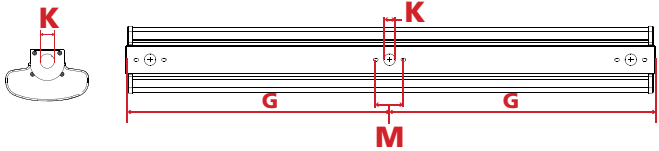

*3500 K & 4000 K Color Temperatures available with Custom Orders. Contact your sales rep for more information.

SH SERIES WRAP | HIGH OUTPUT UPLIGHT

Specs subject to change

Dimensions, Parts & Knockouts

Dimensions : 4' & 8'

Size	Width (W)	Length (L)	Height (H)	Weight
4 ft	5.3"	47.24"	3.0"	5.73 lbs
8 ft	5.3"	94.49"	3.0"	11.6 lbs

Size	Gap (G)	Knockout Size (K)	Mounting (M)
4 ft	21.95"	3/4"	2.08"
8 ft	35.95"	3/4"	2.08"

Knockouts : 4' & 8'