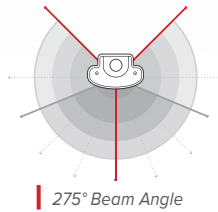

4' Model
(8' Model Available)

275° Beam Angle

**DLC 5.1
PREMIUM
LISTED**

SH SERIES WRAP | UPLIGHT

Super Wide Uplight, High Output LED Wraparound

APPLICATIONS: INDOOR, OFFICE, NEW CONSTRUCTION, WAREHOUSE

Powerfully efficient, the SH series covers more ambient surface area than its competitors, all at 120 Lumens per Watt. Models starting at 15,240 lumens, the SH series is a high output light engineered to cast light over a 275° area in large buildings, warehouses and factories.

Lighting Specifications

Size	4'	8'
Power Consumption	Up to 120 W	Up to 150 W
Max Delivered Lumens	Up to 17,428 lm	Up to 27,617 lm
Color Temperature	3500 K, 4000 K, 5000 K	
Optical Unit (Lens)	Frosted Polycarbonate	
Beam Angle	275° High Output Uplight	
Efficacy	Up to 182 Lumens Per Watt	
Input Voltage	AC 120 - 277V, 50 - 60 Hz	
CRI	83 +	
L80 Lifetime	50,000 Hours at L80	
Controls	Sensor Connect, Smart Luco, VLC, 0 - 10 V	
Mounting	Surface Mount, Suspended	