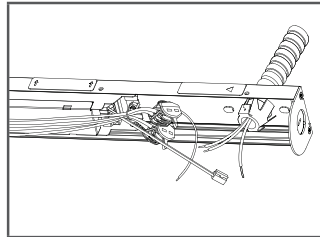

Size	Width (W)	Length (L)	Height (H)	Weight
4 ft	5.3"	47.24"	3.0"	5.73 lbs
8 ft	5.3"	94.49"	3.0"	11.6 lbs

Size	Gap (G)	Knockout Size (K)	Mounting (M)
4 ft	21.95"	3/4"	2.08"
8 ft	35.95"	3/4"	2.08"

Knockouts : 4' & 8'