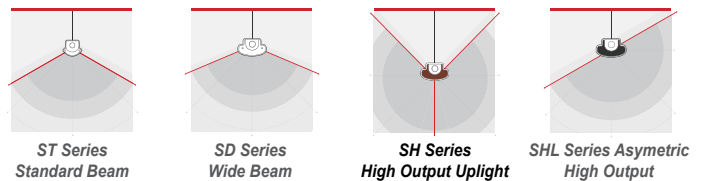

Linear Light Beam Angles

Certifications & Warranty

DLC 5.1 Premium Listed, cULus Listed, UL 1598 Damp Location Use, RoHS Compliant, Meets FCC Standards, Trade Agreement Act Compliant, Covered by RCA Commercial 5 Year Advanced Replacement Warranty.