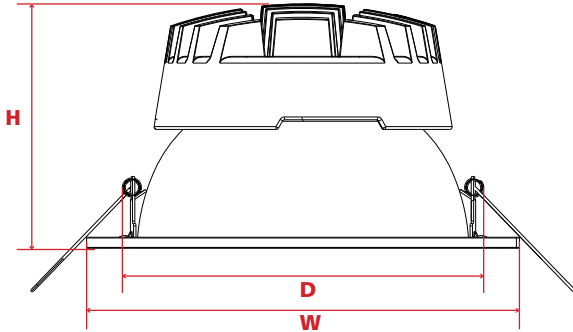

*2X2 models have limited power options and lumen packages available.

COMMERCIAL DOWNLIGHTS

Specs subject to change

Dimensions & Parts

Power	Lumens	Width (W)	Diameter (D)	Height (H)	Weight
16 W	1,450 lm	Ø7.0"	Ø6.0"	3.9"	1.87 lb
22 W	2,000 lm	Ø8.7"	Ø8.0"	4.3"	2.02 lb