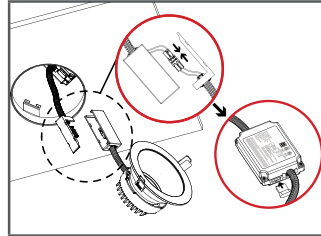

*2X2 models have limited power options and lumen packages available.

COMMERCIAL DOWNLIGHTS

Specs subject to change

Dimensions & Parts

Power	Lumens	Width (W)	Diameter (D)	Height (H)	Weight
16 W	1,450 lm	Ø7.0"	Ø6.0"	3.9"	1.87 lb
22 W	2,000 lm	Ø8.7"	Ø8.0"	4.3"	2.02 lb

Easy Installation

- Quickly connect LED Fixture Assembly with the driver assembly.
- Built In Connectors easily snap together
- Torsion Spring Retention Clips.

Options

Battery Backup	Smart Lighting Controls	Mounting Parts Field-Installable
EM10W Emergency Pack 10 W / 90 Min	RCA-MULTI-SENSOR Occupancy Sensor Wireless Control (Optional)	LGE-DW-TR-8 Extended Trim Ring 6" Model
	LGE-DONGLE-VLC Wireless Communication Only	LGE-DW-TR-10 Extended Trim Ring 8" Model
		LGE-CEILING-PLATE Ceiling Mount Plate Multi-Sensor