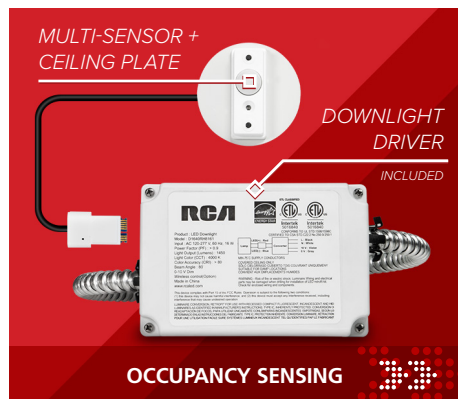

- Plug-and-Play ZigBee Enabled Lighting Controls.
- Easy on Installers. Armored Cable system with Quick Connect Wiring.
- Mounts in drywall & grid ceiling applications with optional trim rings.
- High Efficacy light with external driver for retrofit and maintenance.

LUMINAIRE LEVEL LIGHTING CONTROLS

Upgrade with Sensor Connect Smart Controls & Accessories

Requires | RCA-MULTI-SENSOR + LGE-CEILING-PLATE

A plug-and-play Multi-Sensor with tactile buttons for easy standalone lighting controls. Program min/max levels, motion detection and more.